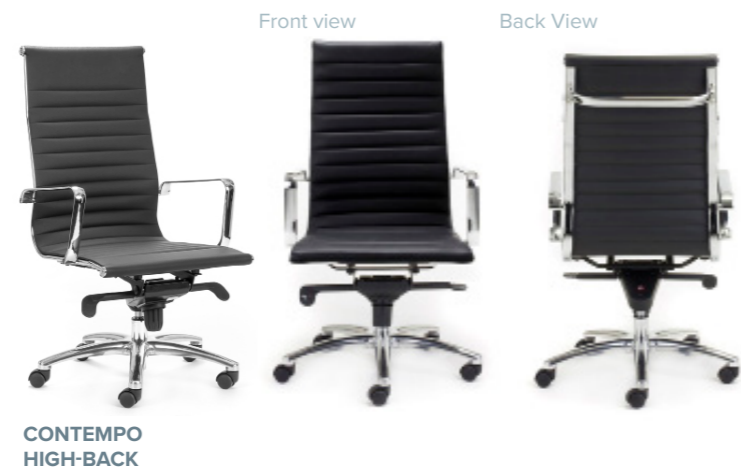

## Cobi & Contempo

Stylish and contemporary meeting or boardroom chairs. Cobi comes standard with a black fabric seat, black mesh and fixed arms. Contempo has slim-lines and bold sewn detail characteristics in a black vinyl finish.

### Cobi

- Fixed slim-line arms.
- Generous 520mm wide seat.
- Simple to use tilting mechanism.
- 5 year NZ manufacturer warranty.

<b>Seat Size (mm)</b>	520W x 490D
<b>Seat Height (mm)</b>	From 420 to 530
<b>Back Size (mm)</b>	490W x 490D

### Contempo High-back

- Fixed chrome arms.
- 660mm back height.
- Classic board-room style.
- 5 year NZ manufacturer warranty.

<b>Seat Size (mm)</b>	500W x 460D
<b>Seat Height (mm)</b>	From 440 to 500
<b>Back Size (mm)</b>	460W x 460H

### Contempo Mid-back

- Fixed chrome arms.
- Classic board-room style.
- 5 year NZ manufacturer warranty.

<b>Seat Size (mm)</b>	500W x 460D
<b>Seat Height (mm)</b>	From 440 to 500
<b>Back Size (mm)</b>	460W x 450H